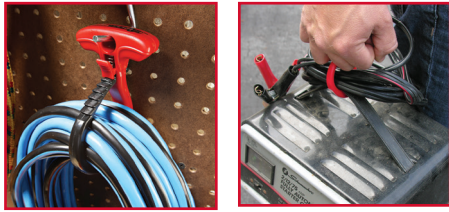

CORD & WIRE ORGANIZATION CABLE WRAPTOR™

Simple patented design, endless solutions.

- "T" handle feature allows for easy carrying from one job to the next.
- Large hang hole is perfect to store and hang.
- Easy release trigger.
- Large teeth design for secure locking system.
- Stainless steel hinge and spring to prevent rusting.
- Cable tie lobing hole for permanent attachment.
- Spring-loaded hinge helps close tail.

NEW WRAPTOR™ HEAVY DUTY STORAGE STRAP

Gardner Bender's new Heavy-Duty WRAPTOR™ Strap offers the same great ergonomic patented T-Handle designed with a more universal flexible strap. Now offered in 12" and 20" with a carry load of 120lbs., it is the preferred heavy-duty bundling solution for around the house, on the job or outdoor recreational use.

- Organize, bundle and hang
- Weatherproof for indoor or outdoor use
- 120lb carry load strength
- T-Shaped handle for convenient carrying
- Hang hole in handle to easily hang/mount & organize on walls

NEW WRAPTWIST™ REUSABLE RUBBER TWIST TIE

Gardner Bender's WrapTwist™ uses a dual wire core, coated in flexible silicone. These silicone twist ties are reusable, long lasting, strong and weatherproof. Wrap wire, cable, cords, camping equipment, tools, automotive organization, bundling, fastening and many more applications.