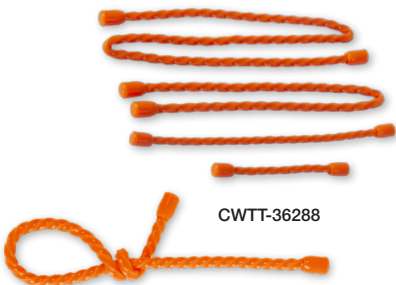

CORD & WIRE ORGANIZATION CABLE WRAPTOR™

Simple patented design, endless solutions.

- "T" handle feature allows for easy carrying from one job to the next.
- Large hang hole is perfect to store and hang.
- Easy release trigger.
- Large teeth design for secure locking system.
- Stainless steel hinge and spring to prevent rusting.
- Cable tie lobing hole for permanent attachment.
- Spring-loaded hinge helps close tail.

| Part # | Pack Qty | Size | Bundle Dia. Max | Color |
|-----------------|----------|----------------------|-----------------|-----------|
| CW-MULTI-1L2M3S | 6/card | Small, Medium, Large | 1 1/8" - 4" | Black/Red |
| CW-T1RR50 | 50/box | Small | 1 1/8" | Black/Red |
| CW-T2R2 | 75/box | Medium | 2" | Black/Red |
| CW-T2RR10 | 10/box | Medium | 2" | Black/Red |
| CW-T2RR25 | 25/box | Medium | 2" | Black/Red |
| CW-T2RR25R | 25/box | Medium | 2" | Black/Red |
| CW-T3R | 50/box | Large | 3" | Black/Red |
| CW-T3RR10 | 10/box | Large | 3" | Black/Red |
| CW-T3RR25 | 25/box | Large | 3" | Black/Red |
| CW-T3RR25R | 25/box | Large | 3" | Black/Red |
| CW-T4R1C | 1/card | X-Large | 4" | Black/Red |
| CW-T4RR20 | 20/box | X-Large | 4" | Black/Red |
| CW-T4RR20R | 20/box | X-Large | 4" | Black/Red |

NEW WRAPTOR™ HEAVY DUTY STORAGE STRAP

Gardner Bender's new Heavy-Duty WRAPTOR™ Strap offers the same great ergonomic patented T-Handle designed with a more universal flexible strap. Now offered in 12" and 20" with a carry load of 120lbs., it is the preferred heavy-duty bundling solution for around the house, on the job or outdoor recreational use.

NEW WRAPTWIST™ REUSABLE RUBBER TWIST TIE

Gardner Bender's WrapTwist™ uses a dual wire core, coated in flexible silicone. These silicone twist ties are reusable, long lasting, strong and weatherproof. Wrap wire, cable, cords, camping equipment, tools, automotive organization, bundling, fastening and many more applications.